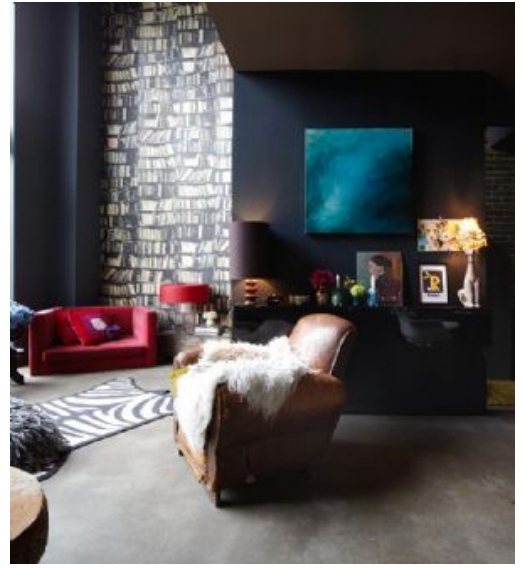

ABIGAIL AHERN (Feature: 390)

Designer, style maven and author Abigail Ahern's incredible home in East London.

Location: UK

Photographer: Mel Yates

URL: <http://www.gapphotos.com/featuredetails.asp?featureref=390>

SYNOPSIS

Abigail Ahern's home in East London was built in 1860, but it's inside the house where the magic happens.

Inspired by *Alice in Wonderland*, it is littered with vivid paintings, contemporary finds, a cacophony of furnishing all set against a dark inky palette. Abigail likes to play with scale, to insert things in a space which they are clearly too big for.