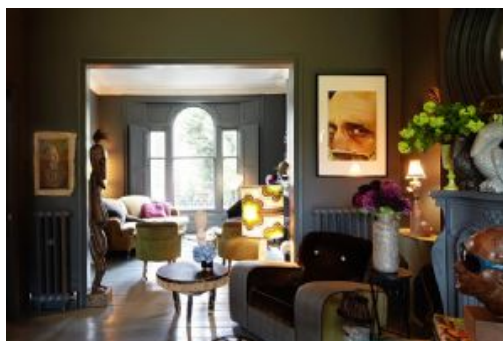

ABIGAIL AHERN (Feature: 390)

Designer, style maven and author Abigail Ahern's incredible home in East London.

Location: UK

Photographer: Mel Yates

URL: <http://www.gapphotos.com/featuredetails.asp?featureref=390>

SYNOPSIS

Abigail Ahern's home in East London was built in 1860, but it's inside the house where the magic happens.

Inspired by *Alice in Wonderland*, it is littered with vivid paintings, contemporary finds, a cacophony of furnishing all set against a dark inky palette. Abigail likes to play with scale, to insert things in a space which they are clearly too big for.