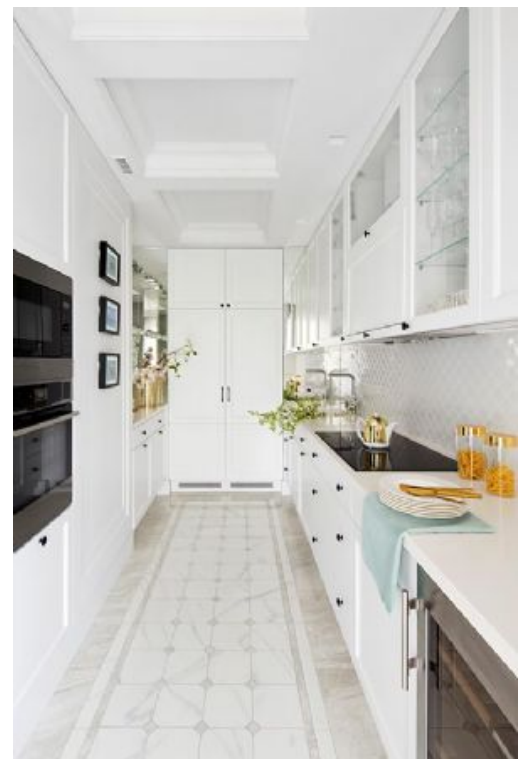

### *MARIA'S APARTMENT (Feature: 4387)*

Over 100 m2 apartment, located in the quiet district of Warsaw, it is a mix of Art Deco, Hampton and modernity style.

**Location:** Warsaw, Poland

**Photographer:** Marcin Grabowiecki

## *SYNOPSIS*

Architects from Tissu decided to remove most of the walls in the apartment. They designed mirrors and glass doors that make the space look bigger than it really is. Plush sofas and golden accessories give the interior coziness and warmth.