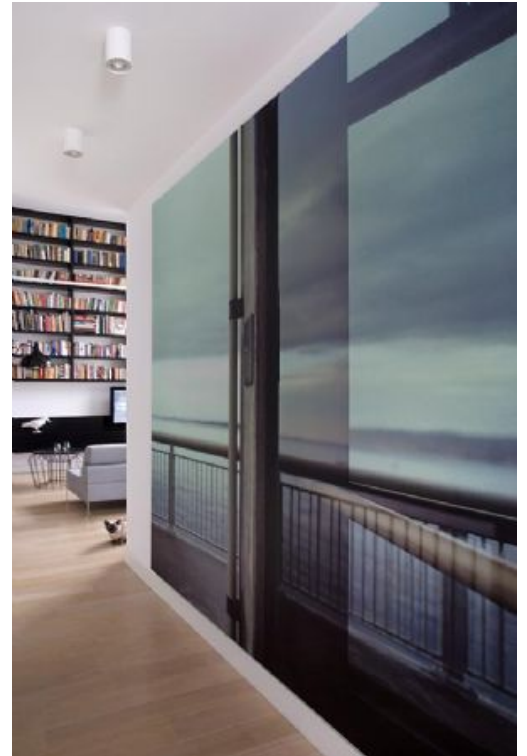

*KINGA RUSIN (Feature: 1513)*

Kinga Rusin apartment in Konstancin

**Location:** Konstancin, Warsaw

**Photographer:** Hanna Dlugosz

**URL:** <http://www.gapphotos.com/featuredetails.asp?featureref=1513>

## *SYNOPSIS*

Kinga Rusin, a popular TV presenter and 'So you think you can dance' jury member, lives in Konstancin, on the green outskirts of Warsaw. Her elegant, big-windowed and bright apartment with mezzanine level is furnished in contemporary style and equipped with bookcase with storage capability of 1500 books. Walls are decorated with paintings of recognized Polish painters.