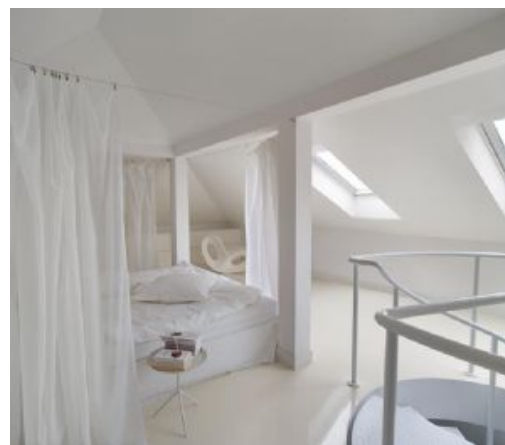

*KINGA RUSIN (Feature: 1513)*

Kinga Rusin apartment in Konstancin

**Location:** Konstancin, Warsaw

**Photographer:** Hanna Dlugosz

**URL:** <http://www.gapphotos.com/featuredetails.asp?featureref=1513>

## *SYNOPSIS*

Kinga Rusin, a popular TV presenter and 'So you think you can dance' jury member, lives in Konstancin, on the green outskirts of Warsaw. Her elegant, big-windowed and bright apartment with mezzanine level is furnished in contemporary style and equipped with bookcase with storage capability of 1500 books. Walls are decorated with paintings of recognized Polish painters.