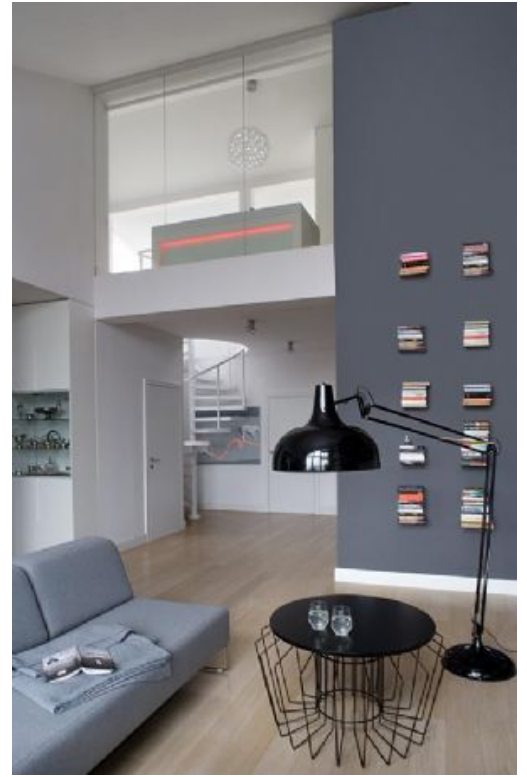

*KINGA RUSIN (Feature: 1513)*

Kinga Rusin apartment in Konstancin

**Location:** Konstancin, Warsaw

**Photographer:** Hanna Dlugosz

**URL:** <http://www.gapphotos.com/featuredetails.asp?featureref=1513>

## *SYNOPSIS*

Kinga Rusin, a popular TV presenter and 'So you think you can dance' jury member, lives in Konstancin, on the green outskirts of Warsaw. Her elegant, big-windowed and bright apartment with mezzanine level is furnished in contemporary style and equipped with bookcase with storage capability of 1500 books. Walls are decorated with paintings of recognized Polish painters.