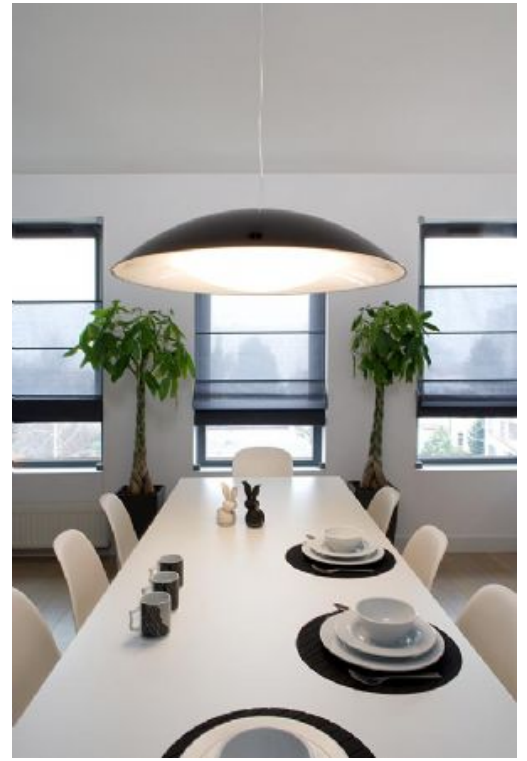

*KINGA RUSIN (Feature: 1513)*

Kinga Rusin apartment in Konstancin

**Location:** Konstancin, Warsaw

**Photographer:** Hanna Dlugosz

**URL:** <http://www.gapphotos.com/featuredetails.asp?featureref=1513>

## *SYNOPSIS*

Kinga Rusin, a popular TV presenter and 'So you think you can dance' jury member, lives in Konstancin, on the green outskirts of Warsaw. Her elegant, big-windowed and bright apartment with mezzanine level is furnished in contemporary style and equipped with bookcase with storage capability of 1500 books. Walls are decorated with paintings of recognized Polish painters.