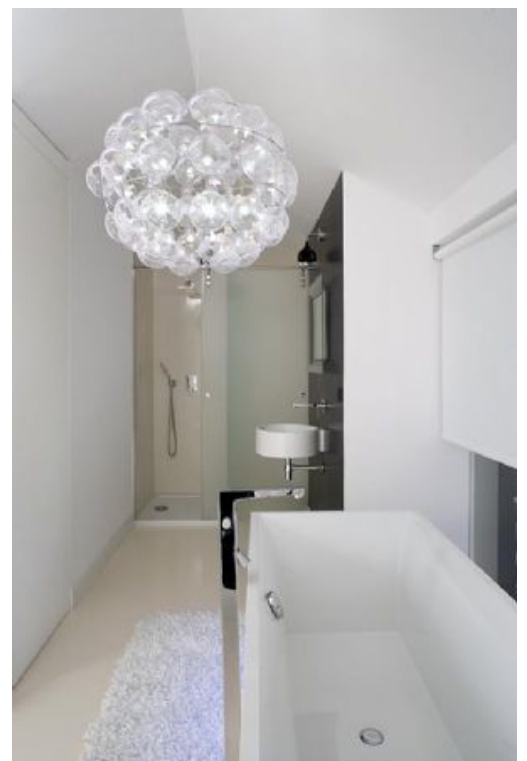

*KINGA RUSIN (Feature: 1513)*

Kinga Rusin apartment in Konstancin

**Location:** Konstancin, Warsaw

**Photographer:** Hanna Dlugosz

**URL:** <http://www.gapphotos.com/featuredetails.asp?featureref=1513>

## *SYNOPSIS*

Kinga Rusin, a popular TV presenter and 'So you think you can dance' jury member, lives in Konstancin, on the green outskirts of Warsaw. Her elegant, big-windowed and bright apartment with mezzanine level is furnished in contemporary style and equipped with bookcase with storage capability of 1500 books. Walls are decorated with paintings of recognized Polish painters.