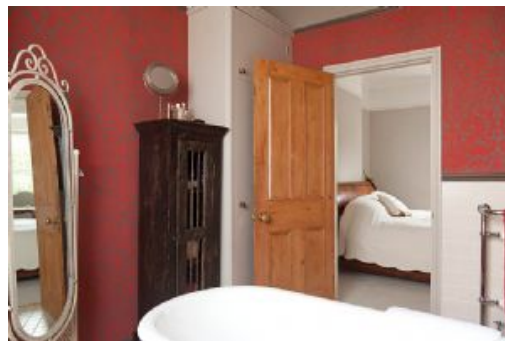

JULIET HENIN BATHROOM (Feature: 3536)

Florist Juliet Henin went for bold colour and grown up glamour in her dated ensuite in her four bedroomed Victorian terrace to create period elegance and classic style.

Location: East Sussex, UK

Photographer: Fiona Walker-Arnott

URL: <http://www.gapphotos.com/featuredetails.asp?featureref=3536>

SYNOPSIS

No drastic structural work was done just damp proofing, replastering and a couple of walls were rebuilt but still kept the existing layout. New sanitaryware, shower and floor tiles were installed.