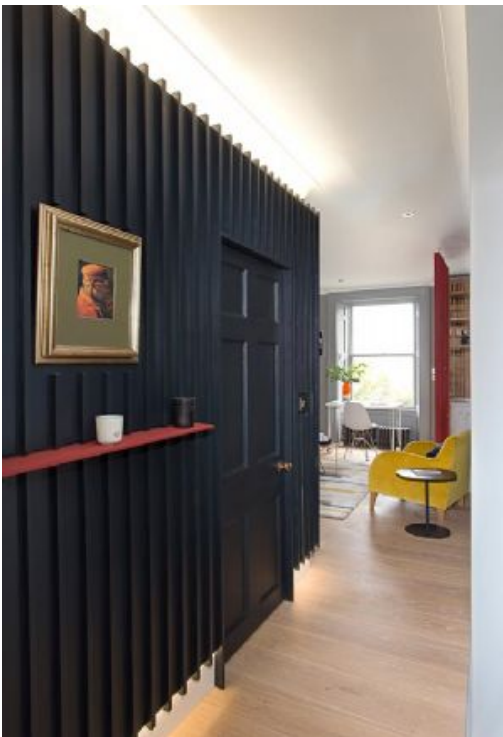

*STEVEN DAVIES APARTMENT (Feature: 4526)*

A beautifully designed Pied a Terre in central Edinburgh.

**Location:** Edinburgh, UK

**Photographer:** Douglas Gibb

**URL:** <http://www.gapphotos.com/featuredetails.asp?featureref=4526>

## *SYNOPSIS*

The designer is an experienced shop fitter and has created a dazzling and ingenious solution in a tiny space.