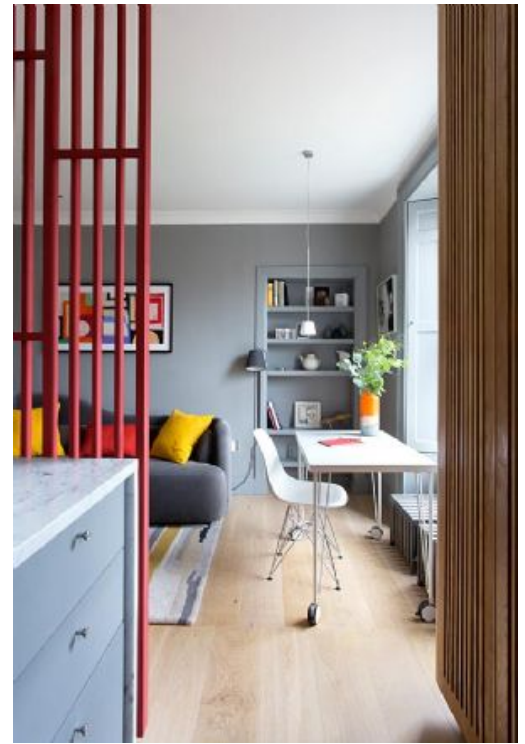

*STEVEN DAVIES APARTMENT (Feature: 4526)*

A beautifully designed Pied a Terre in central Edinburgh.

**Location:** Edinburgh, UK

**Photographer:** Douglas Gibb

**URL:** <http://www.gapphotos.com/featuredetails.asp?featureref=4526>

## *SYNOPSIS*

The designer is an experienced shop fitter and has created a dazzling and ingenious solution in a tiny space.