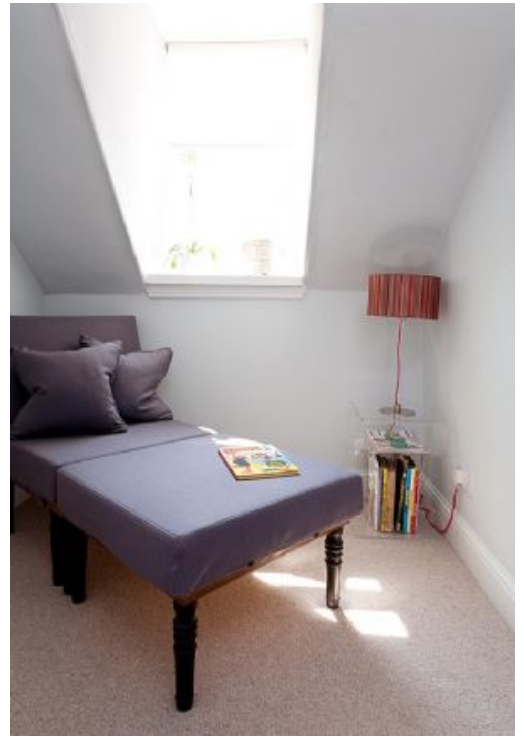

GAYNOR GILLESPIE (Feature: 1344)

Gaynor gillespie

Location: Glasgow Scotland UK

Photographer: Douglas Gibb

URL: <http://www.gapphotos.com/featuredetails.asp?featureref=1344>

SYNOPSIS

An HR director of a company based in London, Gaynor Gillespie is married to Maitland Walker and lives in a 1900s 4-bedroom house on the outskirts of Glasgow. Her home is a mix of inherited pieces and more modern bought pieces. Gaynor is a keen recycler of furniture finding old peices and re-covering them in modern fabrics, or painting an old table or chair to fit in with her colour and style. Both are keen collectors of art. They have recently added an enormous, elegant kitchen extension with a wood burning stove in the join of the dining area and kitchen. very simple, elegant, unfussy people and style.