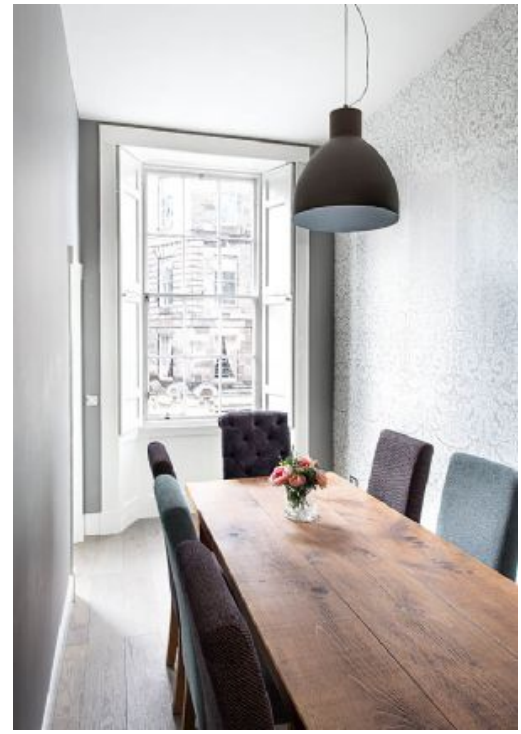

*ANNA ATWAL APARTMENT NW CIRCUS PLACE (Feature:
3068)*

A beautiful Georgian apartment in Edinburgh.

Location: Edinburgh, UK

Photographer: Douglas Gibb

URL: <http://www.gapphotos.com/featuredetails.asp?featureref=3068>

SYNOPSIS

The owners are a young couple who have achieved an East Meets West look, combining Asian influences with classic styling, splashes of colour and contemporary touches.