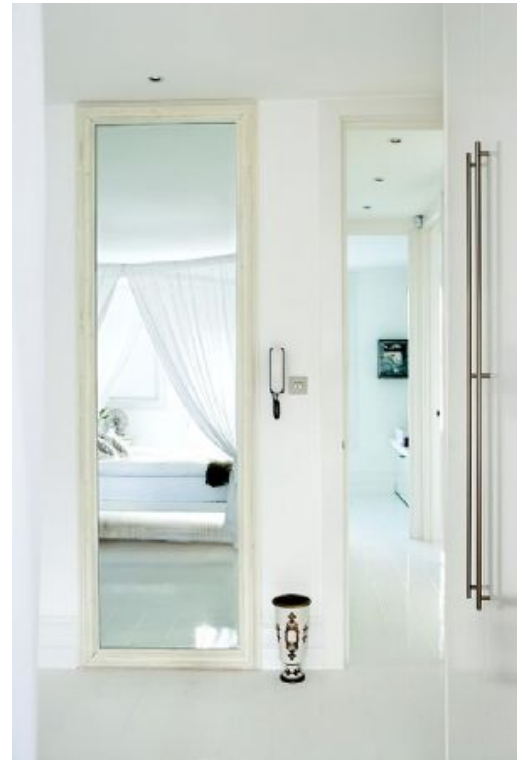

### *SPENCER FAUX (Feature: 4662)*

A builder by trade, Spencer Faux is also an inspired renovator. His Edwardian terraced house near Hampton Court had a conventional layout until he decided to gut the interior, taking down all the internal walls in order to reconfigure the rooms.

## *SYNOPSIS*

He added a glazed extension to the rear and painted every room in an uncompromising white. He is a self-confessed perfectionist who says he finds white rooms help him unwind after work. "Anyway white walls change colour according to the way the light falls," he says.