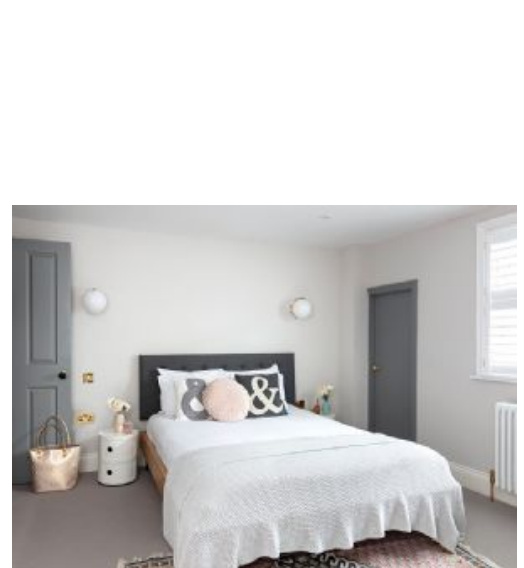

*CLAIRE FOX (Feature: 4291)*

Three bed three storey Victorian terrace which has been completely renovated and extended.

**Location:** London, UK

**Photographer:** David Giles

**URL:** <http://www.gapphotos.com/featuredetails.asp?featureref=4291>