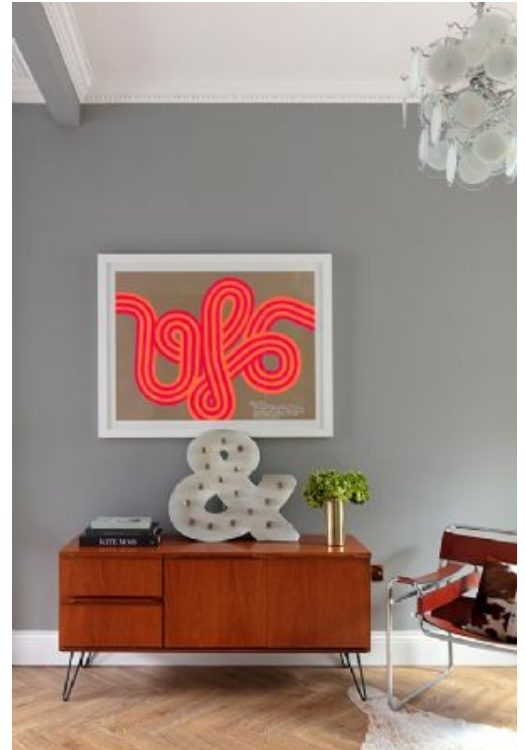

*CLAIRE FOX (Feature: 4291)*

Three bed three storey Victorian terrace which has been completely renovated and extended.

**Location:** London, UK

**Photographer:** David Giles

**URL:** <http://www.gapphotos.com/featuredetails.asp?featureref=4291>

## *SYNOPSIS*

Huge kitchen and dining extension which links to the house with a glass balcony. There is of original artwork and colour around the home.