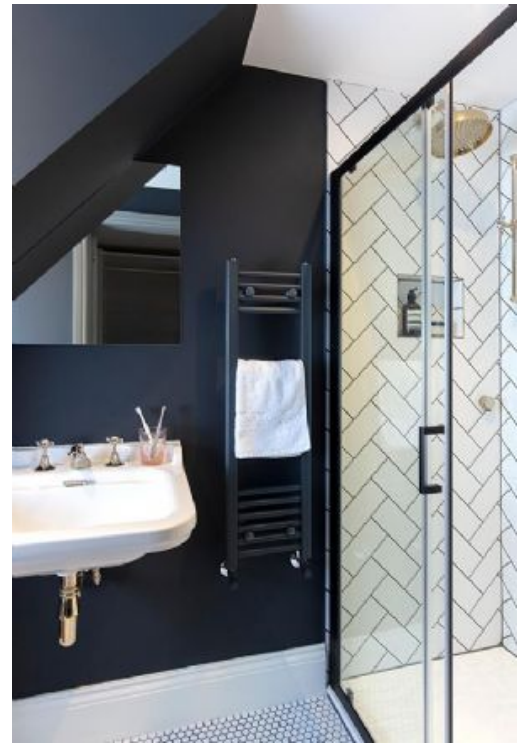

*CLAIRE FOX (Feature: 4291)*

Three bed three storey Victorian terrace which has been completely renovated and extended.

**Location:** London, UK

**Photographer:** David Giles

**URL:** <http://www.gapphotos.com/featuredetails.asp?featureref=4291>