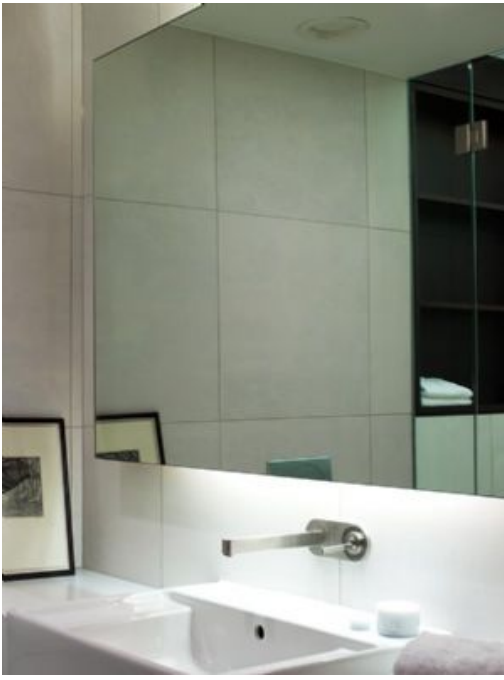

MONTEVETRO BUILDING (Feature: 855)

A contemporary loft-style apartment

Location: London, UK

Photographer: Alistair Nicholls

URL: <http://www.gapphotos.com/featuredetails.asp?featureref=855>

SYNOPSIS

Two became one in this contemporary London apartment when adjoining flats were redesigned into one loft-style living space. A striking feature wall curves through the main hallway, linking the continuum of new spaces, flowing and interconnecting in unexpected ways; with every turn a different view of the London skyline is revealed.