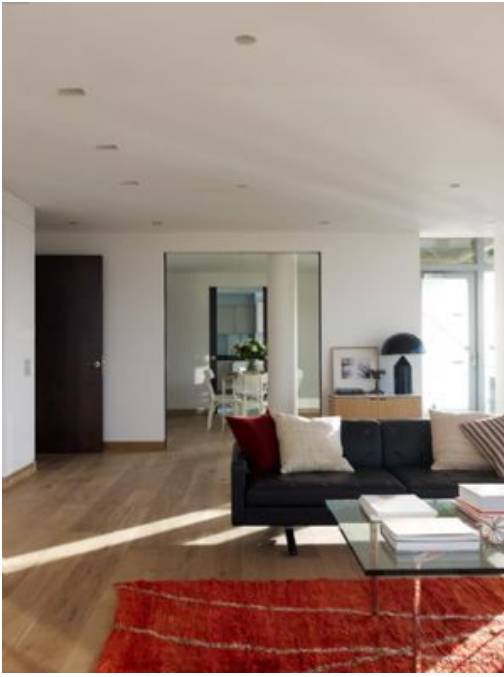

MONTEVETRO BUILDING (Feature: 855)

A contemporary loft-style apartment

Location: London, UK

Photographer: Alistair Nicholls

URL: <http://www.gapphotos.com/featuredetails.asp?featureref=855>

SYNOPSIS

Two became one in this contemporary London apartment when adjoining flats were redesigned into one loft-style living space. A striking feature wall curves through the main hallway, linking the continuum of new spaces, flowing and interconnecting in unexpected ways; with every turn a different view of the London skyline is revealed.