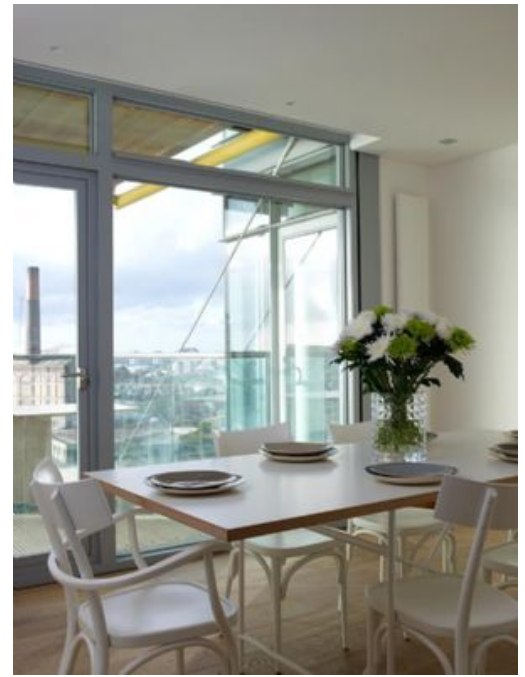

MONTEVETRO BUILDING (Feature: 855)

A contemporary loft-style apartment

Location: London, UK

Photographer: Alistair Nicholls

URL: <http://www.gapphotos.com/featuredetails.asp?featureref=855>

SYNOPSIS

Two became one in this contemporary London apartment when adjoining flats were redesigned into one loft-style living space. A striking feature wall curves through the main hallway, linking the continuum of new spaces, flowing and interconnecting in unexpected ways; with every turn a different view of the London skyline is revealed.