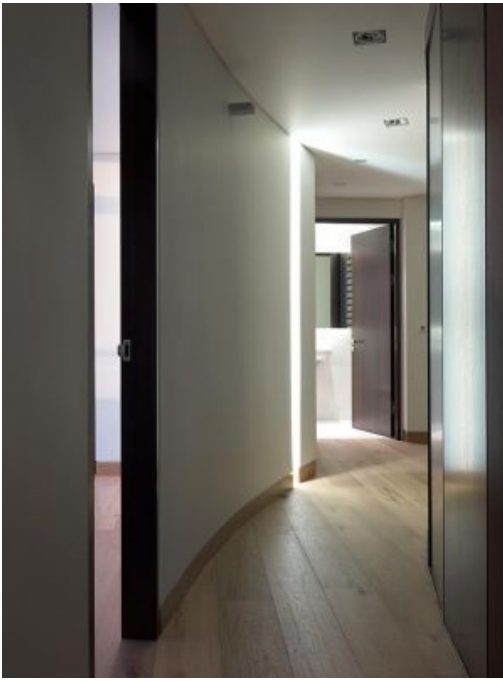

MONTEVETRO BUILDING (Feature: 855)

A contemporary loft-style apartment

Location: London, UK

Photographer: Alistair Nicholls

URL: <http://www.gapphotos.com/featuredetails.asp?featureref=855>

SYNOPSIS

Two became one in this contemporary London apartment when adjoining flats were redesigned into one loft-style living space. A striking feature wall curves through the main hallway, linking the continuum of new spaces, flowing and interconnecting in unexpected ways; with every turn a different view of the London skyline is revealed.