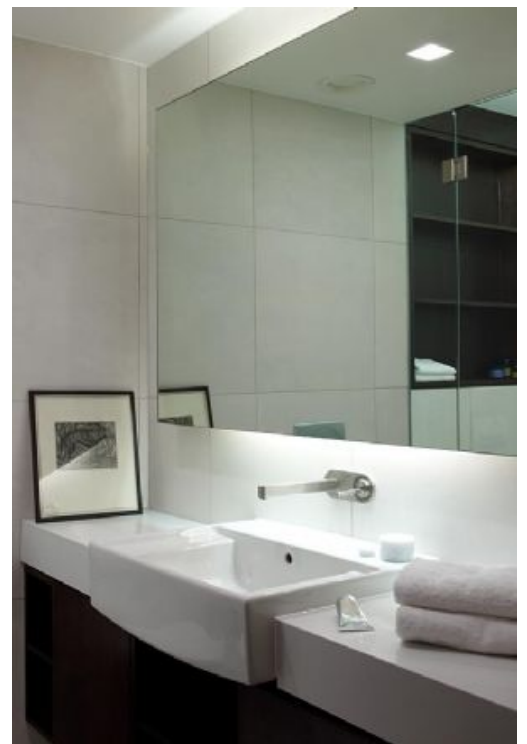

MONTEVETRO BUILDING (Feature: 855)

A contemporary loft-style apartment

Location: London, UK

Photographer: Alistair Nicholls

URL: <http://www.gapphotos.com/featuredetails.asp?featureref=855>

SYNOPSIS

Two became one in this contemporary London apartment when adjoining flats were redesigned into one loft-style living space. A striking feature wall curves through the main hallway, linking the continuum of new spaces, flowing and interconnecting in unexpected ways; with every turn a different view of the London skyline is revealed.