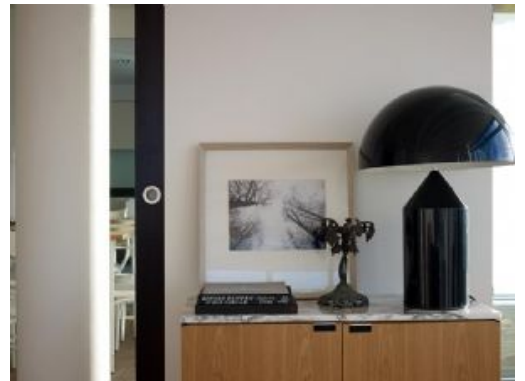

MONTEVETRO BUILDING (Feature: 855)

A contemporary loft-style apartment

Location: London, UK

Photographer: Alistair Nicholls

URL: <http://www.gapphotos.com/featuredetails.asp?featureref=855>

SYNOPSIS

Two became one in this contemporary London apartment when adjoining flats were redesigned into one loft-style living space. A striking feature wall curves through the main hallway, linking the continuum of new spaces, flowing and interconnecting in unexpected ways; with every turn a different view of the London skyline is revealed.